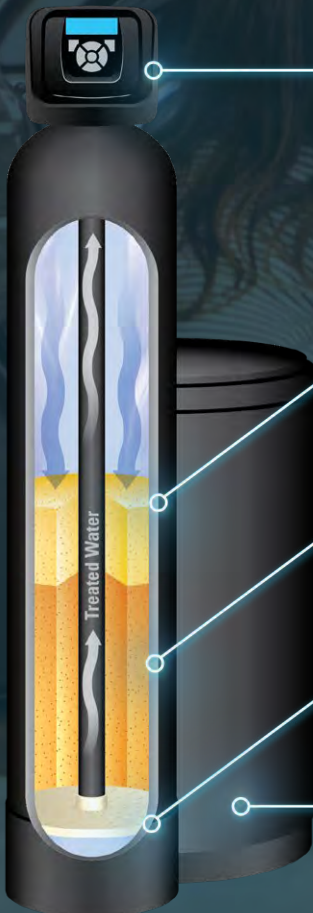

HOW IT WORKS

Water flows into the system through the industry-leading Triton control valve that anticipates usage and self-initiates cleaning, making it 40-50% more efficient in energy, water and salt conservation.

Water then flows into the industrial-grade composite tank and through the positively charged TechSelect resin addressing chlorine, sulfates*, nitrates* and the "slippery" soft water feel.

Next, water flows through the negatively charged TechSoft resin reducing or removing hardness, iron* and lead* (certified to NSF 42/44)

Clean, filtered water then flows effortlessly through the efficient AquaHelix™ plate and is delivered to your home providing better tasting, healthier water and cleaner laundry, softer skin, easier cleaning, as well as soap, energy, and appliance savings.

When the Triton control valve indicates the TechSelect/TechSoft resins need to be cleaned and recharged, it automatically initiates the process using salt solution from the brine tank, in concert with the AquaHelix™ plate, to efficiently lift and clean the resin while providing significant salt and water savings due to its revolutionary design.